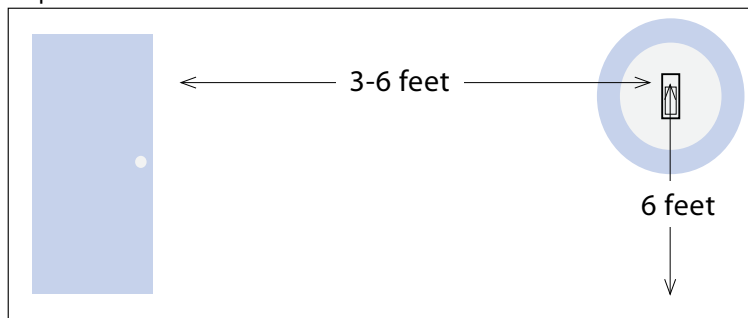

PRODUCT SPECIFICATIONS:

Refill Life

- **Standard Setting**.....**60 days**
  Standard size washroom: 3-4 stalls/fixtures
- **Light Setting**.....**90 days**
  Smaller size washroom: 1-2 stalls/fixtures

Lifetime Warranty

Fully guaranteed against defects of parts and workmanship.

Dispenser Installation

Position the dispenser in an area where moving air will disperse the fragrance and neutralizer throughout the entire area, normally three to six feet from the entrance way.